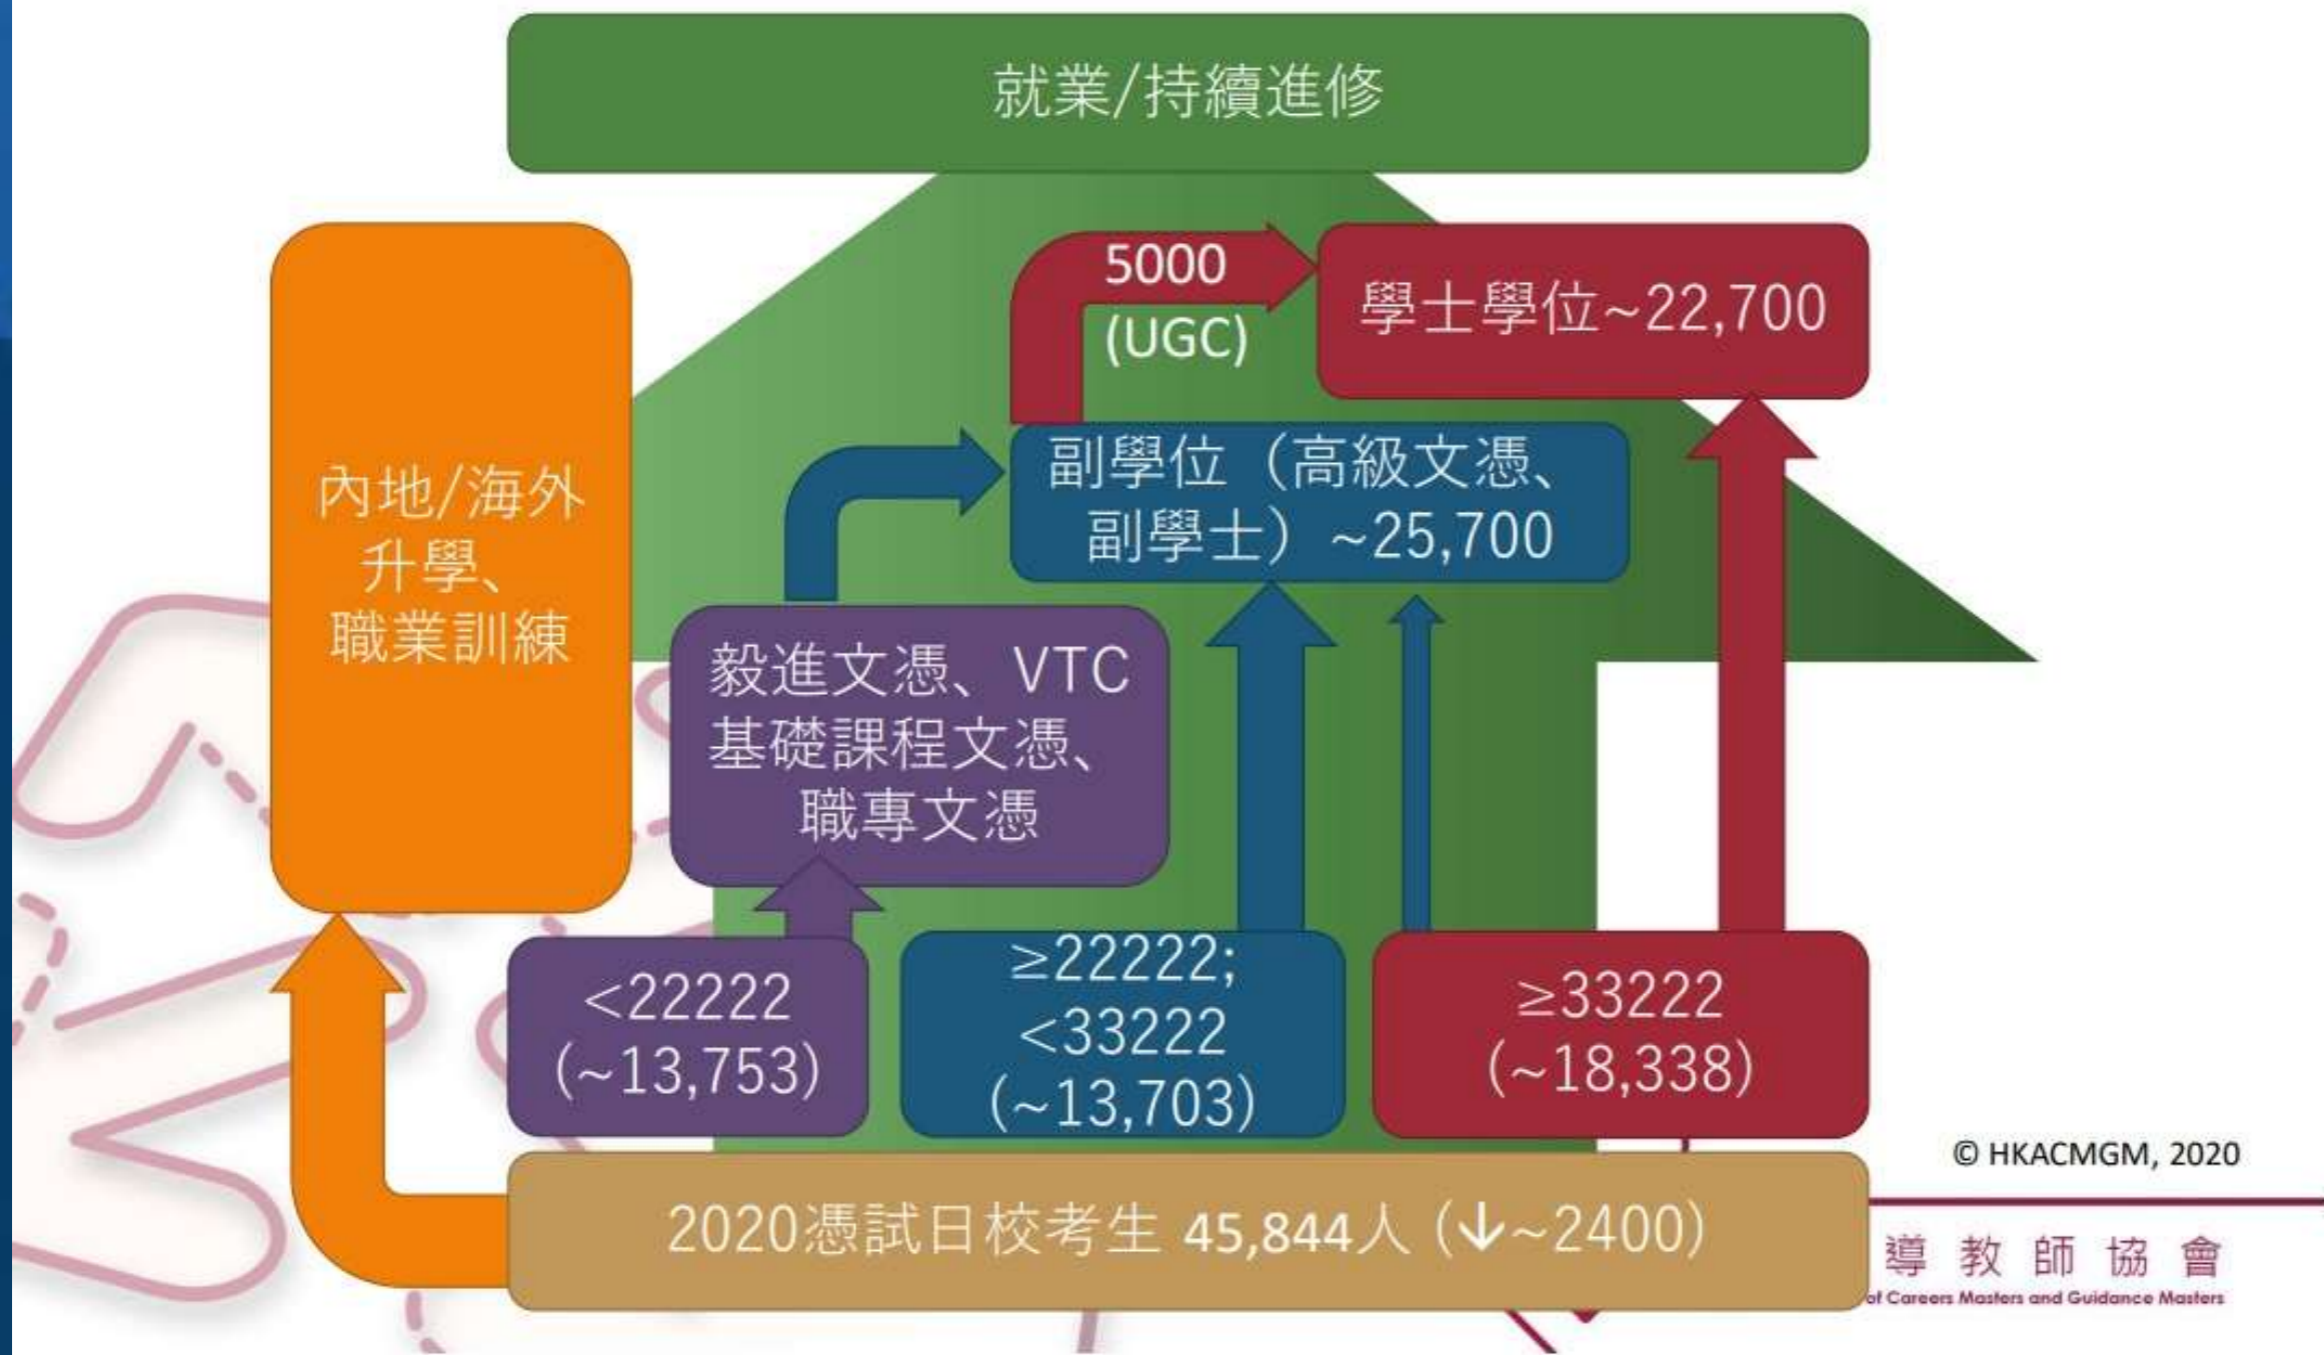

- 資料來源：輔導教師協會2020/07